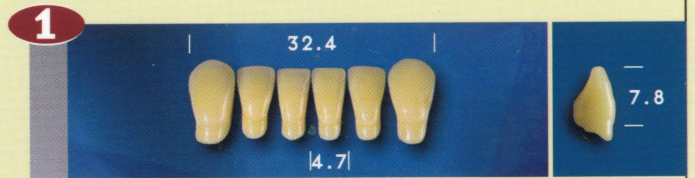

Goldent

acrylic teeth mould chart

The cross-linked Goldent acrylic teeth could be ordered in 16 different colour shades according to the standards of vita, from type A1-D4.