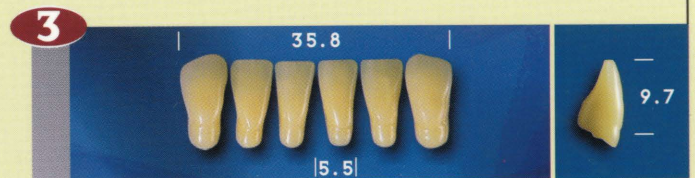

Goldent

acrylic teeth mould chart

The cross-linked Goldent acrylic teeth could be ordered in 16 different colour shades according to the standards of vita, from type A1-D4.