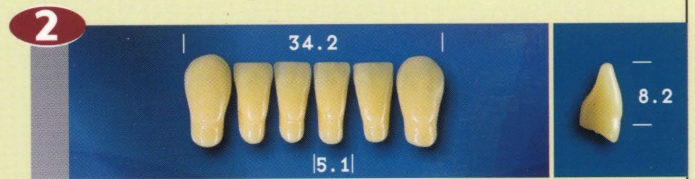

Goldent

acrylic teeth mould chart

The cross-linked Goldent acrylic teeth could be ordered in 16 different colour shades according to the standards of vita, from type A1-D4.